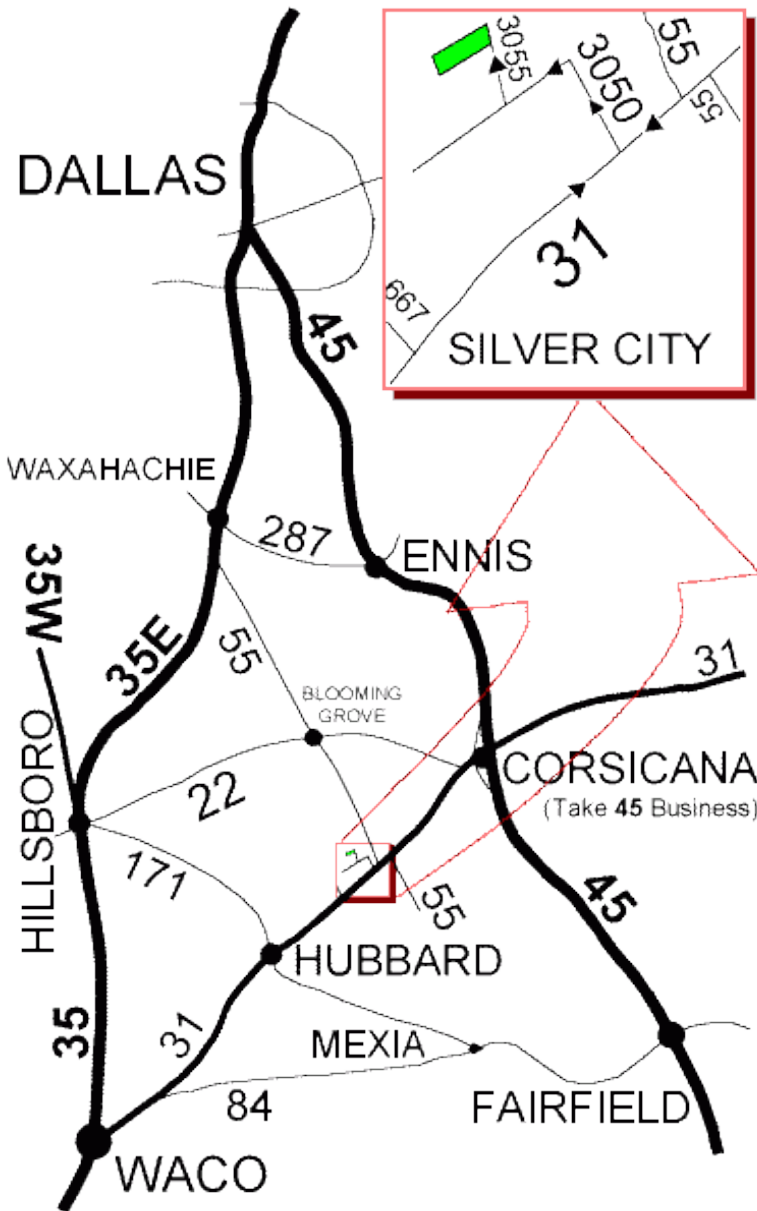

Directions to Tanglewood Forest

From Dallas:

Take I-45 South to Corsicana Business Exit, follow Business 45 into Corsicana until you come to an overpass. Take the road to the right side of the overpass, and take a right at Hwy 31. Follow Hwy 31 west through Corsicana. After Hwy 55, the next right is FM3050. Take a right on FM3050. Take a right at intersection, FM3055, and go about .5 miles, Tanglewood Forest will be on the left.

From Fort Worth:

Take I-35 South to Hwy. 31 in Waco, going east. Take a left on FM3050, near Silver City. Take a right at intersection, FM3055, and go about .5 miles, Tanglewood Forest will be on the left.

From Houston:

Take I-45 North to Corsicana Business Exit, follow Business 45 into Corsicana until you come to an overpass. Take the road to the right side of the overpass, and take a left at Hwy 31. Follow Hwy 31 west through Corsicana. After Hwy 55, the next right is FM3050. Take a right on FM3050. Take a right at intersection, FM3055, and go about .5 miles, Tanglewood Forest will be on the left.

From Austin:

Take I-35 North to Hwy. 31 in Waco, going east. Take a left on FM3050, near Silver City. Take a right at intersection, FM3055, and go about .5 miles, Tanglewood Forest will be on the left.